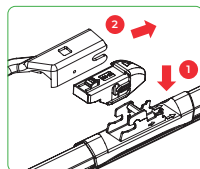

ИНСТРУКЦИЯ ПО ПРИМЕНЕНИЮ АДАПТЕРОВ ДЛЯ БЕСКАРКАСНЫХ М5 ЩЁТОК СТЕКЛООЧИСТИТЕЛЯ MILES

Дополнительный адаптер
поставляется по артикулу KM9 (KM910)

KM-9

PUSH BUTTON
(18mm)

Комплектуются 10 адаптерами для установки на 16 типов креплений:

KM-1

HOOK (9x3)

HOOK (9x4)

KM-2B

SIDE PIN (5x22)

SIDE PIN (5x22)

SIDE PIN (5x22)

SIDE PIN (5x17)

KM-3C

PUSH BUTTON (16mm)

KM-4B

PUSH BUTTON (19mm)

KM-5

CLAW (6mm)

KM-6A

PINCH TAB (15mm)

TOP LOCK (15mm)

KM-8B

BAYONET (9x4)

KM-10B

PUSH BUTTON (15mm)

KM-11A

TOP LOCK (16mm)

KM-16

AEROCLIP (12mm)

AEROCLIP (9mm)