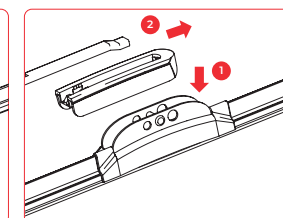

TOP LOCK (16mm)

CWA05

PINCH TAB (15mm)

CWA06

BAYONET (9x4)

CWA07

HOOK (6x2), LADA, CLASSIC

HOOK (8x3), LADA, CLASSIC