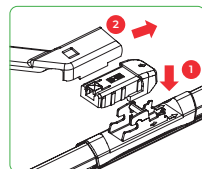

ИНСТРУКЦИЯ ПО ПРИМЕНЕНИЮ АДАПТЕРОВ ДЛЯ БЕСКАРКАСНЫХ М5 ЩЁТОК СТЕКЛООЧИСТИТЕЛЯ MILES

Дополнительный адаптер
поставляется по артикулу KM9 (KM910)

KM-9

PUSH BUTTON
(18mm)

Комплектуются 10 адаптерами для установки на 16 типов креплений:

KM-1

HOOK (9x3)

HOOK (9x4)

KM-2B

SIDE PIN (5x22)

SIDE PIN (5x22)

SIDE PIN (5x22)

SIDE PIN (5x17)

KM-3C

PUSH BUTTON (16mm)

KM-4B

PUSH BUTTON (19mm)

KM-5

CLAW (6mm)

KM-6A

PINCH TAB (15mm)

TOP LOCK (15mm)

KM-8B

BAYONET (9x4)

KM-10B

PUSH BUTTON (15mm)

KM-11A

TOP LOCK (16mm)

KM-16

AEROCLIP (12mm)

AEROCLIP (9mm)