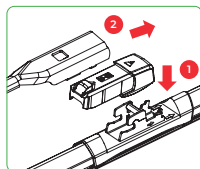

ИНСТРУКЦИЯ ПО ПРИМЕНЕНИЮ АДАПТЕРОВ ДЛЯ БЕСКАРКАСНЫХ М5 ЩЁТОК СТЕКЛООЧИСТИТЕЛЯ MILES

Дополнительный адаптер
поставляется по артикулу KM9 (KM910)

KM-9

PUSH BUTTON
(18mm)

Комплектуются 10 адаптерами для установки на 16 типов креплений:

KM-1

HOOK (9x3)

HOOK (9x4)

KM-2B

SIDE PIN (5x22)

SIDE PIN (5x22)

SIDE PIN (5x22)

SIDE PIN (5x17)

KM-3C

PUSH BUTTON (16mm)

KM-4B

PUSH BUTTON (19mm)

KM-5

CLAW (6mm)

KM-6A

PINCH TAB (15mm)

TOP LOCK (15mm)

KM-8B

BAYONET (9x4)

KM-10B

PUSH BUTTON (15mm)

KM-11A

TOP LOCK (16mm)

KM-16

AEROCLIP (12mm)

AEROCLIP (9mm)