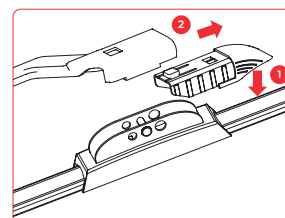

TOP LOCK (16mm)

CWA05

PINCH TAB (15mm)

CWA06

BAYONET (9x4)

CWA07

HOOK (6x2), LADA, CLASSIC

HOOK (8x3), LADA, CLASSIC