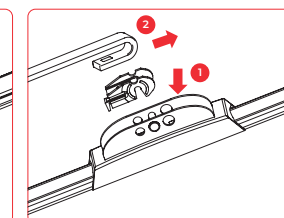

CWA01

SIDE PIN (5x22)

SIDE PIN (5x22)

SIDE PIN (5x22)

SIDE PIN (5x17)

CWA02

PUSH BUTTON (19mm)

CWA04

TOP LOCK (16mm)

CWA05

PINCH TAB (15mm)

CWA06

BAYONET (9x4)

CWA07

HOOK (6x2), LADA, CLASSIC

HOOK (8x3), LADA, CLASSIC