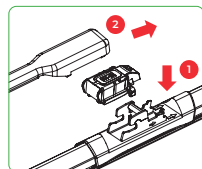

ИНСТРУКЦИЯ ПО ПРИМЕНЕНИЮ АДАПТЕРОВ ДЛЯ БЕСКАРКАСНЫХ М5 ЩЁТОК СТЕКЛООЧИСТИТЕЛЯ MILES

Дополнительный адаптер
поставляется по артикулу KM9 (KM910)

KM-9

PUSH BUTTON
(18mm)

Комплектуются 10 адаптерами для установки на 16 типов креплений:

KM-1

HOOK (9x3)

HOOK (9x4)

KM-2B

SIDE PIN (5x22)

SIDE PIN (5x22)

SIDE PIN (5x22)

SIDE PIN (5x17)

KM-3C

PUSH BUTTON (16mm)

KM-4B

PUSH BUTTON (19mm)

KM-5

CLAW (6mm)

KM-6A

PINCH TAB (15mm)

TOP LOCK (15mm)

KM-8B

BAYONET (9x4)

KM-10B

PUSH BUTTON (15mm)

KM-11A

TOP LOCK (16mm)

KM-16

AEROCLIP (12mm)

AEROCLIP (9mm)