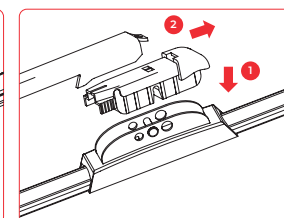

TOP LOCK (16mm)

CWA05

PINCH TAB (15mm)

CWA06

BAYONET (9x4)

CWA07

HOOK (6x2), LADA, CLASSIC

HOOK (8x3), LADA, CLASSIC