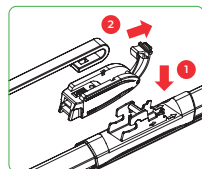

ИНСТРУКЦИЯ ПО ПРИМЕНЕНИЮ АДАПТЕРОВ ДЛЯ БЕСКАРКАСНЫХ М5 ЩЁТОК СТЕКЛООЧИСТИТЕЛЯ MILES

Дополнительный адаптер
поставляется по артикулу KM9 (KM910)

KM-9

PUSH BUTTON
(18mm)

Комплектуются 10 адаптерами для установки на 16 типов креплений:

KM-1

HOOK (9x3)

HOOK (9x4)

KM-2B

SIDE PIN (5x22)

SIDE PIN (5x22)

SIDE PIN (5x22)

SIDE PIN (5x17)

KM-3C

PUSH BUTTON (16mm)

KM-4B

PUSH BUTTON (19mm)

KM-5

CLAW (6mm)

KM-6A

PINCH TAB (15mm)

TOP LOCK (15mm)

KM-8B

BAYONET (9x4)

KM-10B

PUSH BUTTON (15mm)

KM-11A

TOP LOCK (16mm)

KM-16

AEROCLIP (12mm)

AEROCLIP (9mm)