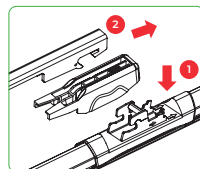

ИНСТРУКЦИЯ ПО ПРИМЕНЕНИЮ АДАПТЕРОВ ДЛЯ БЕСКАРКАСНЫХ М5 ЩЁТОК СТЕКЛООЧИСТИТЕЛЯ MILES

Дополнительный адаптер
поставляется по артикулу KM9 (KM910)

KM-9

PUSH BUTTON
(18mm)

Комплектуются 10 адаптерами для установки на 16 типов креплений:

KM-1

HOOK (9x3)

HOOK (9x4)

KM-2B

SIDE PIN (5x22)

SIDE PIN (5x22)

SIDE PIN (5x22)

SIDE PIN (5x17)

KM-3C

PUSH BUTTON (16mm)

KM-4B

PUSH BUTTON (19mm)

KM-5

CLAW (6mm)

KM-6A

PINCH TAB (15mm)

TOP LOCK (15mm)

KM-8B

BAYONET (9x4)

KM-10B

PUSH BUTTON (15mm)

KM-11A

TOP LOCK (16mm)

KM-16

AEROCLIP (12mm)

AEROCLIP (9mm)