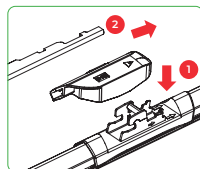

ИНСТРУКЦИЯ ПО ПРИМЕНЕНИЮ АДАПТЕРОВ ДЛЯ БЕСКАРКАСНЫХ М5 ЩЁТОК СТЕКЛООЧИСТИТЕЛЯ MILES

Дополнительный адаптер
поставляется по артикулу KM9 (KM910)

KM-9

PUSH BUTTON
(18mm)

Комплектуются 10 адаптерами для установки на 16 типов креплений:

KM-1

HOOK (9x3)

HOOK (9x4)

KM-2B

SIDE PIN (5x22)

SIDE PIN (5x22)

SIDE PIN (5x22)

SIDE PIN (5x17)

KM-3C

PUSH BUTTON (16mm)

KM-4B

PUSH BUTTON (19mm)

KM-5

CLAW (6mm)

KM-6A

PINCH TAB (15mm)

TOP LOCK (15mm)

KM-8B

BAYONET (9x4)

KM-10B

PUSH BUTTON (15mm)

KM-11A

TOP LOCK (16mm)

KM-16

AEROCLIP (12mm)

AEROCLIP (9mm)