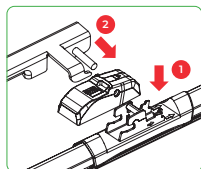

ИНСТРУКЦИЯ ПО ПРИМЕНЕНИЮ АДАПТЕРОВ ДЛЯ БЕСКАРКАСНЫХ М5 ЩЁТОК СТЕКЛООЧИСТИТЕЛЯ MILES

Дополнительный адаптер
поставляется по артикулу KM9 (KM910)

KM-9

PUSH BUTTON
(18mm)

Комплектуются 10 адаптерами для установки на 16 типов креплений:

KM-1

HOOK (9x3)

HOOK (9x4)

KM-2B

SIDE PIN (5x22)

SIDE PIN (5x22)

SIDE PIN (5x22)

SIDE PIN (5x17)

KM-3C

PUSH BUTTON (16mm)

KM-4B

PUSH BUTTON (19mm)

KM-5

CLAW (6mm)

KM-6A

PINCH TAB (15mm)

TOP LOCK (15mm)

KM-8B

BAYONET (9x4)

KM-10B

PUSH BUTTON (15mm)

KM-11A

TOP LOCK (16mm)

KM-16

AEROCLIP (12mm)

AEROCLIP (9mm)