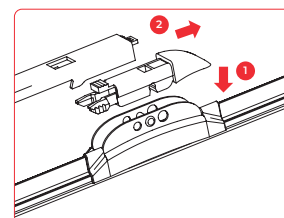

TOP LOCK (16mm)

CWA05

PINCH TAB (15mm)

CWA06

BAYONET (9x4)

CWA07

HOOK (6x2), LADA, CLASSIC

HOOK (8x3), LADA, CLASSIC