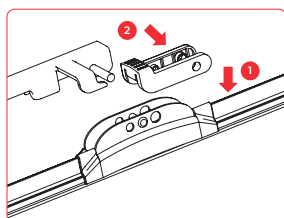

TOP LOCK (16mm)

CWA05

PINCH TAB (15mm)

CWA06

BAYONET (9x4)

CWA07

HOOK (6x2), LADA, CLASSIC

HOOK (8x3), LADA, CLASSIC