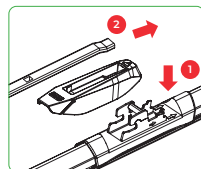

ИНСТРУКЦИЯ ПО ПРИМЕНЕНИЮ АДАПТЕРОВ ДЛЯ БЕСКАРКАСНЫХ М5 ЩЁТОК СТЕКЛООЧИСТИТЕЛЯ MILES

Дополнительный адаптер
поставляется по артикулу KM9 (KM910)

KM-9

PUSH BUTTON
(18mm)

Комплектуются 10 адаптерами для установки на 16 типов креплений:

KM-1

HOOK (9x3)

HOOK (9x4)

KM-2B

SIDE PIN (5x22)

SIDE PIN (5x22)

SIDE PIN (5x22)

SIDE PIN (5x17)

KM-3C

PUSH BUTTON (16mm)

KM-4B

PUSH BUTTON (19mm)

KM-5

CLAW (6mm)

KM-6A

PINCH TAB (15mm)

TOP LOCK (15mm)

KM-8B

BAYONET (9x4)

KM-10B

PUSH BUTTON (15mm)

KM-11A

TOP LOCK (16mm)

KM-16

AEROCLIP (12mm)

AEROCLIP (9mm)